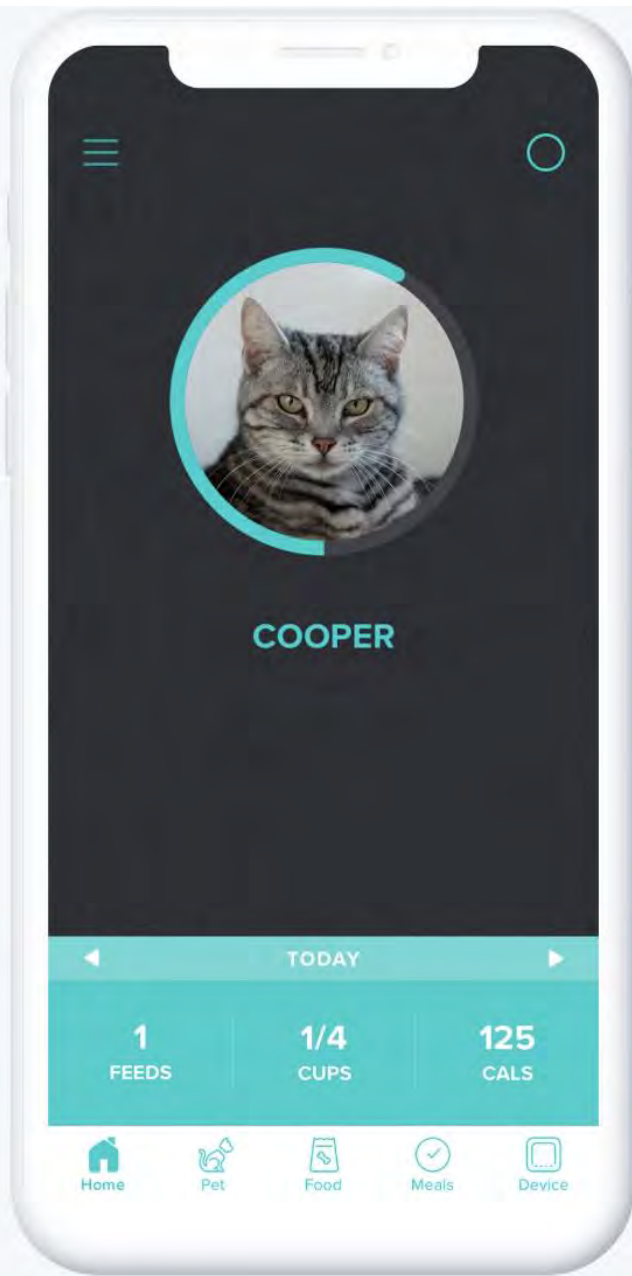

## Look! Mittens just finished breakfast.

Check in on your pet's meals and keep tabs on their eating habits, with the Petnet App.

DESIGNED FOR  

## Simply pour, and we'll measure.

The SmartBowl precisely measures portions as you pour. Let the lights on the front of the bowl guide you to healthier feeding.

---

*Kimberly*  
T R O N I C 